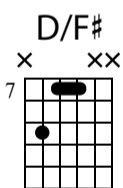

The Night Before

as played by Johnny A. — One November Night
The Beatles

Standard tuning

♩ = 95

Intro

el.guit.

1 *mf* P.M.

2

3 full

4 full

Verse

5

6