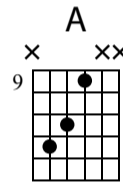

el.guit.

1 *mf* P.M.

2