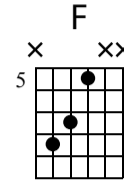

The Night Before

as played by Johnny A. — One November Night
The Beatles

Standard tuning

♩ = 95

Intro