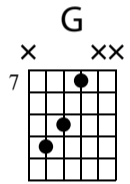

el.guit.

1 *mf* P.M.

2