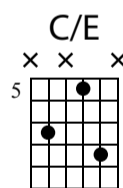

The Night Before

as played by Johnny A. — One November Night
The Beatles

Standard tuning

♩ = 95

Intro

el.guit.

1 *mf* P.M.

2

3 full

4 full

Verse

5

6